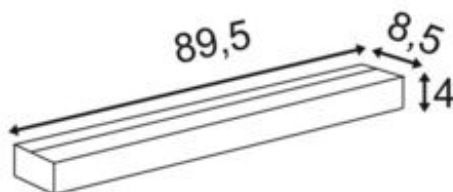

SEDO 21

wall light, LED, 3000K, square, white, frosted glass, energy saving lamp, L/W/H 89.5/8.5/4 cm, 33 W

Article number	151791
Number of light sources	45
Max. wattage	33 Watt
Lamp	SMD LED
Light distribution type 1	direct-indirect
Light distribution type 3	Axis-symmetric
Feed-in capability	No
Lamp included	No
Width	89.5 cm
Height	4 cm
Depth	8.5 cm
Net weight	2.257 kg
Gross weight	2.58 kg
Voltage	100-277 ~50/60 . 48 Volts
Protection class	I
Material	Aluminium/glass
Colour	white
Way of mounting	Surface wall mounting
Average lifespan	30000 Hours
Colour temperature	3000 Kelvin
Colour rendering index	80
Luminous flux	2100 lm
Energy efficiency class	A++
fastCalcEnabled	No
ranking	300
Catalogue page	BIG WHITE 2017: 221

The white variant of the SEDO 21 wall light is made of aluminium and has a frosted glass cover. The integrated 22 Watt SMD LED produces a powerful lighting effect which is comparable with fluorescent tubes. The luminaire is ready for direct connection to the 230V mains supply.