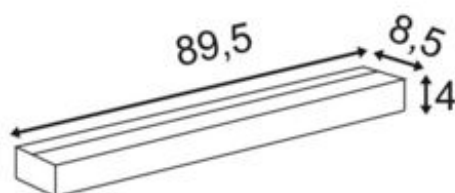

## SEDO 21

wall light, T16, square, white, frosted glass, L/W/H 89.5/8.5/4 cm, energy saving lamp, max. 21W

Article number	151771
Light distribution type 1	direct-indirect
Light distribution type 3	Axis-symmetric
Feed-in capability	No
LBS code	T16
Lamp	T16
Lampholder / Socket	G5
Number of light sources	1
Lamp included	No
Width	89.5 cm
Height	4 cm
Depth	8.5 cm
Net weight	2.037 kg
Gross weight	2.359 kg
Voltage	230 ~50 Volts
Max. wattage	21 Watt
Protection class	I
Material	Aluminium/glass
Colour	white
Way of mounting	Surface wall mounting
Energy efficiency class	A+
fastCalcEnabled	No
ranking	300
Catalogue page	BIG WHITE 2017: 220

The white variant of the SEDO 21 wall light is made of aluminium and has a frosted glass cover. Designed to use energy-saving T5 fluorescent tubes, the SEDO 21 wall light is ready for direct connection to the 230V mains supply thanks to the pre-installed ballast.