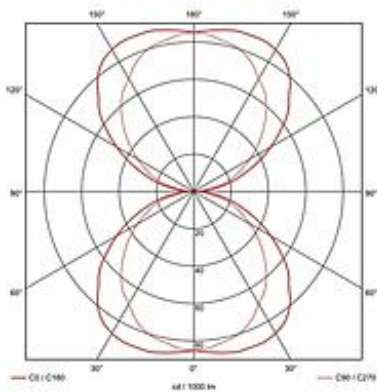

SEDO 14 wall lamp

square, alu-brushed, glass satined, G5 , Energy Saver, 14W

Article number	151762
Catalogue	BIG WHITE 2015, Page 227
Type of lamp	Conventional lamp
Lamp	T5 fluorescent bulb 14W
Lampholder / Socket	G5
Number of light sources	1
Lamp included	No
Width	59.5 cm
Height	4 cm
Depth	8.5 cm
Net weight	1.373 kg
Gross weight	0.72 kg
Voltage	230 Volt
Max. wattage	14 Watt
Protection class	I
Material	aluminium / glass
Colour	aluminium brushed
Way of mounting	surface wall mounting
Remark 1	Electronic ballast incorporated
Remark 2	Do not use as a shelf
Remark 3	Energy labels in your language are available in the Service Area sub point Download
Energy class ballast	A2
Suitable for lamps from EEC	A
Suitable for lamps up to EEC	A+
Light distribution type 1	direct-indirect
Light distribution type 3	axisymmetric

The SEDO wall luminaire is made from brushed aluminum with a satined glass cover. Designed for the use of energy-saving T5 fluorescent tubes, SEDO is ready for direct connection to 230V mains supply via the incorporated ballast. This luminaire is compatible with bulbs of the energy classes: A - A+