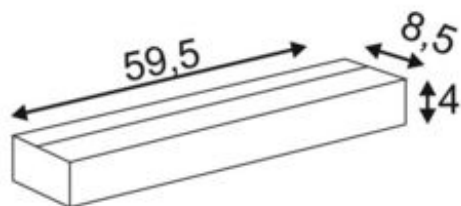

SEDO 14

wall light, T16, square, white, frosted glass, L/W/H 59.5/8.5/4 cm, energy saving lamp, max. 14W

| | |
|---------------------------|-----------------------|
| Article number | 151761 |
| Light distribution type 1 | direct-indirect |
| Light distribution type 3 | Axis-symmetric |
| Feed-in capability | No |
| LBS code | T16 |
| Lamp | T16 |
| Lampholder / Socket | G5 |
| Number of light sources | 1 |
| Lamp included | No |
| Width | 59.5 cm |
| Height | 4 cm |
| Depth | 8.5 cm |
| Net weight | 1.468 kg |
| Gross weight | 1.692 kg |
| Voltage | 230 ~50 Volts |
| Max. wattage | 14 Watt |
| Protection class | I |
| Material | Aluminium/glass |
| Colour | white |
| Way of mounting | Surface wall mounting |
| Energy efficiency class | A+ |
| fastCalcEnabled | No |
| ranking | 300 |
| Catalogue page | BIG WHITE 2017: 220 |

The white variant of the SEDO 14 wall light is made of aluminium and has a frosted glass cover. Designed to use energy-saving T5 fluorescent tubes, the SEDO 14 wall light is ready for direct connection to the 230V mains supply thanks to the pre-installed ballast.