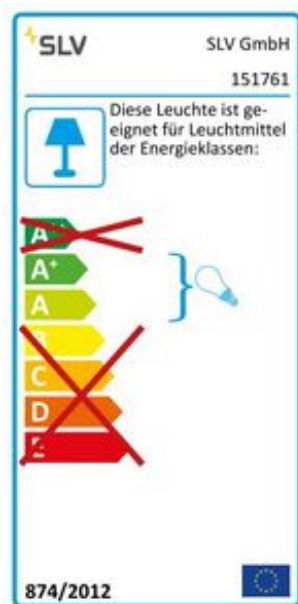

SEDO 14

wall light, T16, square, white, frosted glass, L/W/H 59.5/8.5/4 cm, energy saving lamp, max. 14W

| | |
|---------------------------|-----------------------|
| Article number | 151761 |
| Light distribution type 1 | direct-indirect |
| Light distribution type 3 | Axis-symmetric |
| Feed-in capability | No |
| LBS code | T16 |
| Lamp | T16 |
| Lampholder / Socket | G5 |
| Number of light sources | 1 |
| Lamp included | No |
| Width | 59.5 cm |
| Height | 4 cm |
| Depth | 8.5 cm |
| Net weight | 1.468 kg |
| Gross weight | 1.692 kg |
| Voltage | 230 ~50 Volts |
| Max. wattage | 14 Watt |
| Protection class | I |
| Material | Aluminium/glass |
| Colour | white |
| Way of mounting | Surface wall mounting |
| Energy efficiency class | A+ |
| fastCalcEnabled | No |
| ranking | 300 |
| Catalogue page | BIG WHITE 2017: 220 |

The white variant of the SEDO 14 wall light is made of aluminium and has a frosted glass cover. Designed to use energy-saving T5 fluorescent tubes, the SEDO 14 wall light is ready for direct connection to the 230V mains supply thanks to the pre-installed ballast.