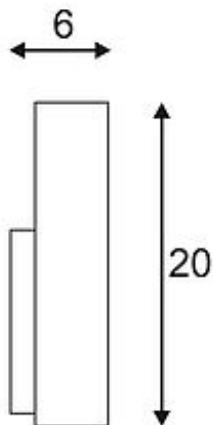

LED SAIL 1 wall lamp

semicircular, white, 1x 3W LED , 3000K

Article number	151601
Catalogue	BIG WHITE 2015, Page 213
Type of lamp	LED lamp
Lamp	Power LED 3W
Number of light sources	1
Lamp included	Yes
Width	21 cm
Height	20 cm
Depth	6 cm
Net weight	0.707 kg
Gross weight	1.28 kg
Voltage	230 Volt
Max. wattage	3 Watt
Protection class	I
Beam angle	60 Degree
Material	aluminium / steel
Colour	white
Way of mounting	surface wall mounting
Remark 1	LED driver incorporated
Remark 2	Energy labels in your language are available in the Service Area sub point Download
Average lifespan	30000 Hours
Colour temperature	3000 Kelvin
Colour rendering index	80
Luminous flux	125 lm
Suitable for lamps from EEC	A
Suitable for lamps up to EEC	A++
Light distribution type 1	direct-indirect
Light distribution type 3	axisymmetric

The wall-mounted luminaire LED SAIL 1 is equipped with a warmwhite Power LED. Manufactured from aluminum and steel, the fitting is supplied ready for direct connection to 230V mains supply, thanks to the incorporated driver. LED SAIL 1 is available in high-gloss white or black finish. This luminaire contains built-in LED lamps. EEK: A - A++. The lamps cannot be changed in the luminaire.