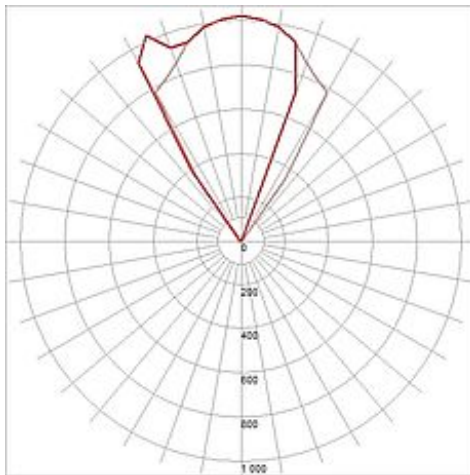

LED SAIL 1 wall lamp

semicircular, black, 1x 3W LED , 3000K

Article number	151600
Catalogue	BIG WHITE 2015, Page 213
Type of lamp	LED lamp
Lamp	Power LED 3W
Number of light sources	1
Lamp included	Yes
Width	21 cm
Height	20 cm
Depth	6 cm
Net weight	0.68 kg
Gross weight	0.676 kg
Voltage	230 Volt
Max. wattage	3 Watt
Protection class	I
Beam angle	60 Degree
Material	aluminium / steel
Colour	black
Way of mounting	surface wall mounting
Remark 1	LED driver incorporated
Remark 2	Energy labels in your language are available in the Service Area sub point Download
Average lifespan	30000 Hours
Colour temperature	3000 Kelvin
Colour rendering index	80
Luminous flux	125 lm
Suitable for lamps from EEC	A
Suitable for lamps up to EEC	A++
Light distribution type 1	direct-indirect
Light distribution type 3	axisymmetric

The wall-mounted luminaire LED SAIL 1 is equipped with a warmwhite Power LED. Manufactured from aluminum and steel, the fitting is supplied ready for direct connection to 230V mains supply, thanks to the incorporated driver. LED SAIL 1 is available in high-gloss white or black finish. This luminaire contains built-in LED lamps. EEK: A - A++. The lamps cannot be changed in the luminaire.