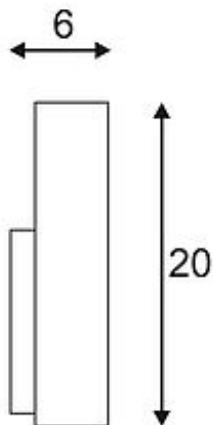

LED SAIL 1 wall lamp

semicircular, black, 1x 3W LED , 3000K

Article number	151600
Catalogue	BIG WHITE 2015, Page 213
Type of lamp	LED lamp
Lamp	Power LED 3W
Number of light sources	1
Lamp included	Yes
Width	21 cm
Height	20 cm
Depth	6 cm
Net weight	0.68 kg
Gross weight	0.676 kg
Voltage	230 Volt
Max. wattage	3 Watt
Protection class	I
Beam angle	60 Degree
Material	aluminium / steel
Colour	black
Way of mounting	surface wall mounting
Remark 1	LED driver incorporated
Remark 2	Energy labels in your language are available in the Service Area sub point Download
Average lifespan	30000 Hours
Colour temperature	3000 Kelvin
Colour rendering index	80
Luminous flux	125 lm
Suitable for lamps from EEC	A
Suitable for lamps up to EEC	A++
Light distribution type 1	direct-indirect
Light distribution type 3	axisymmetric

The wall-mounted luminaire LED SAIL 1 is equipped with a warmwhite Power LED. Manufactured from aluminum and steel, the fitting is supplied ready for direct connection to 230V mains supply, thanks to the incorporated driver. LED SAIL 1 is available in high-gloss white or black finish. This luminaire contains built-in LED lamps. EEK: A - A++. The lamps cannot be changed in the luminaire.