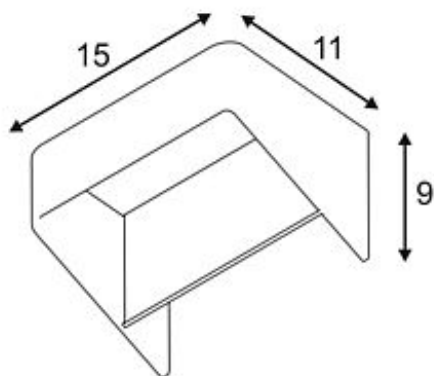

DACU SPACE wall lamp

alu-brushed/white, 5W LED, 3000K

Article number	151476
Catalogue	BIG WHITE 2015, Page 189
Type of lamp	LED lamp
Lamp	LED
Number of light sources	1
Lamp included	Yes
Width	15 cm
Height	11 cm
Depth	9 cm
Net weight	0.593 kg
Gross weight	0.754 kg
Voltage	230 Volt
Max. wattage	5 Watt
Protection class	I
Material	aluminium
Colour	aluminium brushed
Way of mounting	surface wall mounting
Remark 1	LED driver incorporated
Remark 2	Energy labels in your language are available in the Service Area sub point Download
Average lifespan	30000 Hours
Colour temperature	3000 Kelvin
Colour rendering index	82
Luminous flux	310 lm
Suitable for lamps from EEC	A
Suitable for lamps up to EEC	A++
Light distribution type 1	direct-indirect
Light distribution type 3	axisymmetric

The wall luminaire DACU SPACE sets a strong, modern design accent by its form, which is emphasized by the illumination properties of the operated planar LED. Prepared for wall mounting, DACU SPACE is available in brushed aluminum or white colour version and supplied ready for direct connection to 230V mains supply. This luminaire contains built-in LED lamps. EEK: A - A++. The lamps cannot be changed in the luminaire.