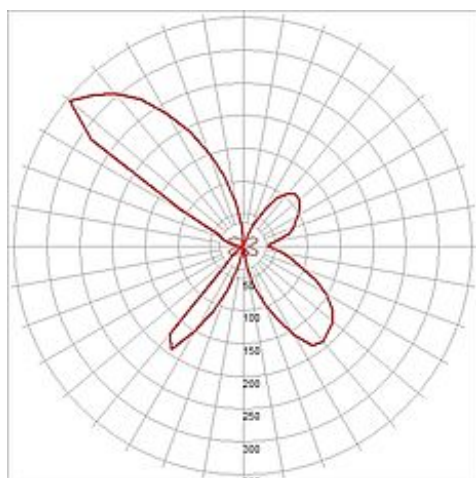

DACU SPACE wall lamp

white, 5W LED, 3000K

Article number	151471
Catalogue	BIG WHITE 2015, Page 189
Type of lamp	LED lamp
Lamp	LED
Number of light sources	1
Lamp included	Yes
Width	15 cm
Height	11 cm
Depth	9 cm
Net weight	0.585 kg
Gross weight	0.844 kg
Voltage	230 Volt
Max. wattage	5 Watt
Protection class	I
Material	aluminium
Colour	white
Way of mounting	surface wall mounting
Remark 1	LED driver incorporated
Remark 2	Energy labels in your language are available in the Service Area sub point Download
Average lifespan	30000 Hours
Colour temperature	3000 Kelvin
Colour rendering index	82
Luminous flux	310 lm
Suitable for lamps from EEC	A
Suitable for lamps up to EEC	A++
Light distribution type 1	direct-indirect
Light distribution type 3	axisymmetric