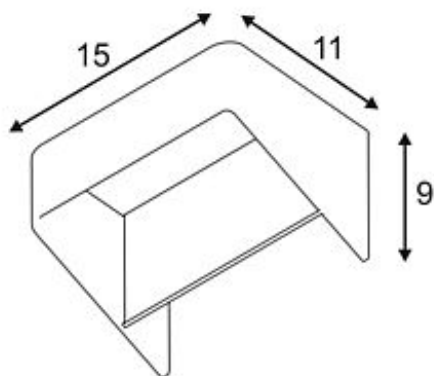

DACU SPACE wall lamp

white, 5W LED, 3000K

Article number	151471
Catalogue	BIG WHITE 2015, Page 189
Type of lamp	LED lamp
Lamp	LED
Number of light sources	1
Lamp included	Yes
Width	15 cm
Height	11 cm
Depth	9 cm
Net weight	0.585 kg
Gross weight	0.844 kg
Voltage	230 Volt
Max. wattage	5 Watt
Protection class	I
Material	aluminium
Colour	white
Way of mounting	surface wall mounting
Remark 1	LED driver incorporated
Remark 2	Energy labels in your language are available in the Service Area sub point Download
Average lifespan	30000 Hours
Colour temperature	3000 Kelvin
Colour rendering index	82
Luminous flux	310 lm
Suitable for lamps from EEC	A
Suitable for lamps up to EEC	A++
Light distribution type 1	direct-indirect
Light distribution type 3	axisymmetric

The wall luminaire DACU SPACE sets a strong, modern design accent by its form, which is emphasized by the illumination properties of the operated planar LED. Prepared for wall mounting, DACU SPACE is available in brushed aluminum or white colour version and supplied ready for direct connection to 230V mains supply. This luminaire contains built-in LED lamps. EEK: A - A++. The lamps cannot be changed in the luminaire.