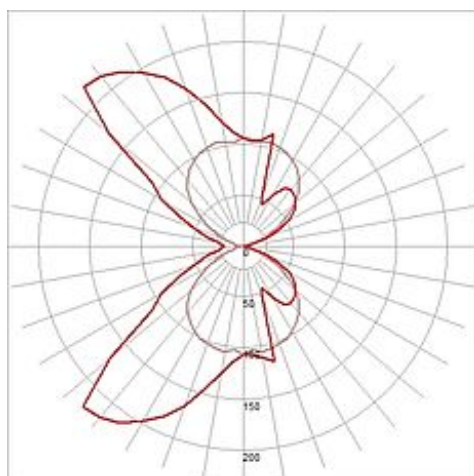

OSSA R7s wall lamp

oval, alu-brushed, R7s 78mm, max. 100W, up/down

Article number	151456
Catalogue	BIG WHITE 2015, Page 191
Type of lamp	Conventional lamp
Lamp	Quartz halogen bulb R7s 78 mm 100W
Lampholder / Socket	R7s 78mm
Number of light sources	1
Lamp included	No
Width	18 cm
Height	7 cm
Depth	8 cm
Net weight	0.692 kg
Gross weight	0.839 kg
Voltage	230 Volt
Max. wattage	100 Watt
Protection class	I
Material	aluminium / steel
Colour	aluminium brushed
Way of mounting	surface wall mounting
Remark 1	Energy labels in your language are available in the Service Area sub point Download
Suitable for lamps from EEC	D
Suitable for lamps up to EEC	C
Light distribution type 1	direct-indirect
Light distribution type 3	axisymmetric

The wall luminaire OSSA R7S sets a strong, modern design accent by its form, which is emphasized by the illumination properties of the operated R7s lamp. Prepared for wall mounting, OSSA R7s is available in several colour version and supplied ready for direct connection to 230V mains supply. This luminaire is compatible with bulbs of the energy classes: D - C