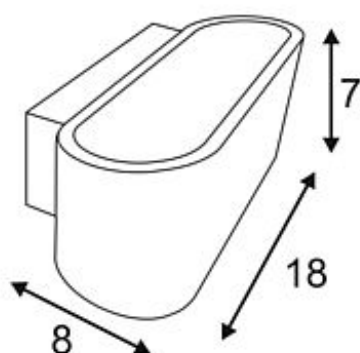

OSSA R7s wall luminaire

oval, matt black, R7s 78mm, max. 100W, up/down

Article number	151450
Catalogue	BIG WHITE 2015, Page 191
Type of lamp	Conventional lamp
Lamp	Quartz halogen bulb R7s 78 mm 100W
Lampholder / Socket	R7s
Number of light sources	1
Lamp included	No
Width	18 cm
Height	7 cm
Depth	8 cm
Net weight	0.681 kg
Gross weight	1.084 kg
Voltage	230 Volt
Max. wattage	100 Watt
Protection class	I
Material	aluminium / steel
Colour	black
Way of mounting	surface wall mounting
Remark 1	Energy labels in your language are available in the Service Area sub point Download
Suitable for lamps from EEC	D
Suitable for lamps up to EEC	C
Light distribution type 1	direct-indirect
Light distribution type 3	axisymmetric

The wall luminaire OSSA R7S sets a strong, modern design accent by its form, which is emphasized by the illumination properties of the operated R7s lamp. Prepared for wall mounting, OSSA R7s is available in several colour version and supplied ready for direct connection to 230V mains supply. This luminaire is compatible with bulbs of the energy classes: D - C