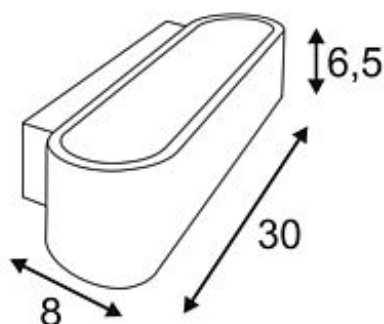

OSSA 300 R7s wall luminaire

oval, alu brushed, R7s 118mm, max. 120W, up/down

Article number	151416
Catalogue	BIG WHITE 2015, Page 191
Type of lamp	Conventional lamp
Lamp	Quartz halogen bulb R7s 118 mm 120W
Lampholder / Socket	R7s
Number of light sources	1
Lamp included	No
Width	30 cm
Height	6.5 cm
Depth	8 cm
Net weight	0.917 kg
Gross weight	1.112 kg
Voltage	230 Volt
Max. wattage	120 Watt
Protection class	I
Material	aluminium / steel
Colour	aluminium brushed
Way of mounting	surface wall mounting
Remark 1	Energy labels in your language are available in the Service Area sub point Download
Suitable for lamps from EEC	D
Suitable for lamps up to EEC	A+
Light distribution type 1	direct-indirect
Light distribution type 3	axisymmetric

The wall luminaire OSSA 300 R7S sets a strong, modern design accent by its form, which is emphasized by the illumination properties of the operated R7s lamp. Prepared for wall mounting, the OSSA 300 R7s is available in several colour version and supplied ready for direct connection to 230V mains supply. This luminaire is compatible with bulbs of the energy classes: D - A+