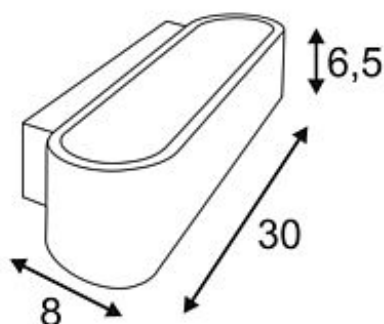

## OSSA 300 R7s wall luminaire

oval, white, R7s 118mm, max. 120W, up/down

Article number	151411
Catalogue	BIG WHITE 2015, Page 191
Type of lamp	Conventional lamp
Lamp	Quartz halogen bulb R7s 118 mm 120W
Lampholder / Socket	R7s
Number of light sources	1
Lamp included	No
Width	30 cm
Height	6.5 cm
Depth	8 cm
Net weight	0.94 kg
Gross weight	0.909 kg
Voltage	230 Volt
Max. wattage	120 Watt
Protection class	I
Material	aluminium / steel
Colour	white
Way of mounting	surface wall mounting
Remark 1	Energy labels in your language are available in the Service Area sub point Download
Suitable for lamps from EEC	D
Suitable for lamps up to EEC	A+
Light distribution type 1	direct-indirect
Light distribution type 3	axisymmetric

The wall luminaire OSSA 300 R7S sets a strong, modern design accent by its form, which is emphasized by the illumination properties of the operated R7s lamp. Prepared for wall mounting, the OSSA 300 R7s is available in several colour version and supplied ready for direct connection to 230V mains supply. This luminaire is compatible with bulbs of the energy classes: D - A+