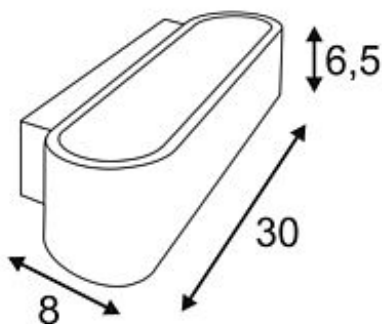

OSSA 300 R7s wall luminaire

oval, matt black, R7s 118mm, max. 120W, up/down

Article number	151410
Catalogue	BIG WHITE 2015, Page 191
Type of lamp	Conventional lamp
Lamp	Quartz halogen bulb R7s 118 mm 120W
Lampholder / Socket	R7s
Number of light sources	1
Lamp included	No
Width	30 cm
Height	6.5 cm
Depth	8 cm
Net weight	0.911 kg
Gross weight	0.637 kg
Voltage	230 Volt
Max. wattage	120 Watt
Protection class	I
Material	aluminium / steel
Colour	black
Way of mounting	surface wall mounting
Remark 1	Energy labels in your language are available in the Service Area sub point Download
Suitable for lamps from EEC	D
Suitable for lamps up to EEC	A+
Light distribution type 1	direct-indirect
Light distribution type 3	axisymmetric

The wall luminaire OSSA 300 R7S sets a strong, modern design accent by its form, which is emphasized by the illumination properties of the operated R7s lamp. Prepared for wall mounting, the OSSA 300 R7s is available in several colour version and supplied ready for direct connection to 230V mains supply. This luminaire is compatible with bulbs of the energy classes: D - A+