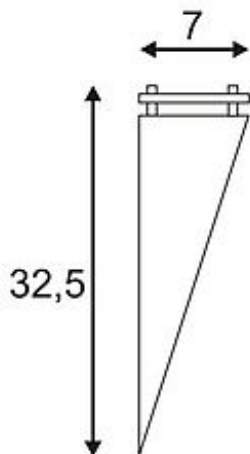

## SQUARE WALL wall lamp

square, silvergrey, GU10, max. 50W

Article number	151390
Catalogue	BIG WHITE 2015, Page 209
Type of lamp	Conventional lamp
Lamp	GU10 230V max. 50W
Lampholder / Socket	GU10
Number of light sources	1
Lamp included	No
Width	7 cm
Height	32.5 cm
Depth	7 cm
Net weight	0.61 kg
Gross weight	0.365 kg
Voltage	230 Volt
Max. wattage	50 Watt
Protection class	I
Material	aluminium / glass
Colour	silvergrey
Way of mounting	surface wall mounting
Remark 1	Energy labels in your language are available in the Service Area sub point Download
Suitable for lamps from EEC	E
Suitable for lamps up to EEC	A++
Light distribution type 1	direct
Light distribution type 2	indirect
Light distribution type 3	rotationally symmetric

In keeping with the cube-shaped design of the SQUARE series we offer the wall and ceiling luminaire SQUARE WALL made from aluminum. It is equipped with a satined glass cover. Besides glare-free attributes, this wall mounted fitting is ready for high-voltage halogen lamps with GU10 socket allowing direct connection to 230V mains supply. This luminaire is compatible with bulbs of the energy classes: E - A++