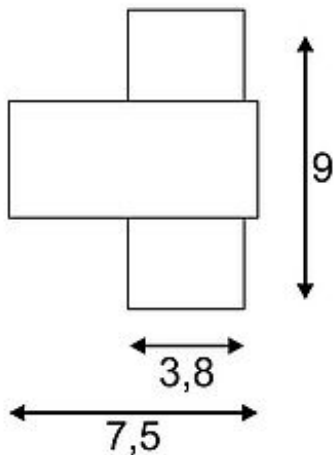

AIDAN UP-DOWN wall lamp

alu-brushed, 2x 1W LED, 3000K

Article number	151362
Type of lamp	LED lamp
Lamp	Power LED 1W
Number of light sources	2
Lamp included	Yes
Width	4.6 cm
Height	9 cm
Depth	7.5 cm
Net weight	0.326 kg
Gross weight	0.611 kg
Voltage	230 Volt
Max. wattage	2 Watt
Protection class	I
Beam angle	20 Degree
Material	aluminium
Colour	aluminium brushed
Way of mounting	surface wall mounting
Remark 1	For wall installation
Remark 2	LED driver incorporated
Remark 3	Energy labels in your language are available in the Service Area sub point Download
Average lifespan	30000 Hours
Colour temperature	3000 Kelvin
Colour rendering index	>80
Luminous flux	100 lm
Suitable for lamps from EEC	A
Suitable for lamps up to EEC	A++
Light distribution type 1	direct-indirect
Light distribution type 3	rotationally symmetric

The compact wall luminaire AIDAN UP-DOWN, equipped with two warmwhite LED of 1W each, combines brilliant LED light with straightforward design. Oppositely arranged, the two Power LED generate an up- and downwardly directed, similar light beam. The housing is slim and made from brushed aluminum. A high-quality, already incorporated LED converter allows direct installation to 230V mains supply. This luminaire contains built-in LED lamps. EEK: A - A++. The lamps cannot be changed in the luminaire.