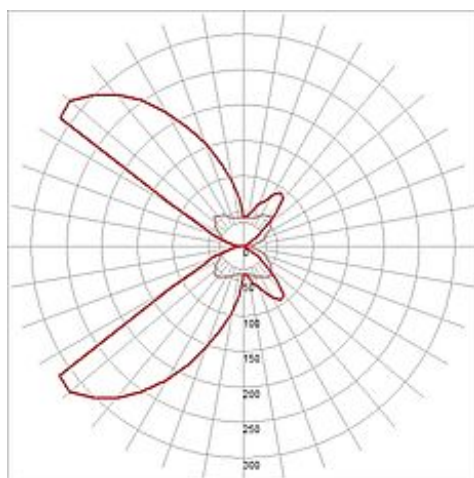

LOGS IN wall lamp

square, white, 5W LED, 3000K

Article number	151321
Catalogue	BIG WHITE 2015, Page 189
Type of lamp	LED lamp
Lamp	planar LED 5W
Number of light sources	1
Lamp included	Yes
Width	10 cm
Height	7.1 cm
Depth	10 cm
Net weight	0.512 kg
Gross weight	0.787 kg
Voltage	230 Volt
Max. wattage	7.6 Watt
Protection class	I
Material	aluminium
Colour	white
Way of mounting	surface wall mounting
Remark 1	LED driver incorporated
Remark 2	Energy labels in your language are available in the Service Area sub point Download
Average lifespan	30000 Hours
Colour temperature	3000 Kelvin
Colour rendering index	>80
Luminous flux	300 lm
Suitable for lamps from EEC	A
Suitable for lamps up to EEC	A++
Light distribution type 1	direct-indirect
Light distribution type 3	axisymmetric