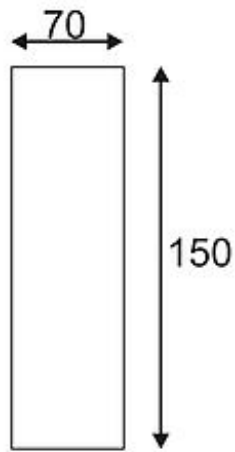

SLEEK LED UP-DOWN wall lamp

silvergrey, 2x 1W, 3000K

| | |
|------------------------------|---|
| Article number | 151304 |
| Type of lamp | LED lamp |
| Lamp | Power LED 1W |
| Number of light sources | 2 |
| Lamp included | Yes |
| Width | 3.7 cm |
| Height | 15 cm |
| Depth | 7 cm |
| Net weight | 0.317 kg |
| Gross weight | 0.618 kg |
| Voltage | 230 Volt |
| Max. wattage | 2 Watt |
| Protection class | I |
| Material | aluminium |
| Colour | silvergrey |
| Way of mounting | surface wall mounting |
| Remark 1 | LED driver incorporated |
| Remark 2 | Energy labels in your language are available in the Service Area sub point Download |
| Average lifespan | 30000 Hours |
| Colour temperature | 3000 Kelvin |
| Colour rendering index | 80 |
| Luminous flux | 80 lm |
| Suitable for lamps from EEC | A |
| Suitable for lamps up to EEC | A++ |
| Light distribution type 1 | direct-indirect |

The compact wall luminaire SLEEK LED UP-DOWN, equipped with two warmwhite LED of 1W each, combines brilliant LED light with straightforward design. Oppositely arranged, the two Power LED generate an up- and downwardly directed, similar light beam. The housing is slim and made from painted aluminum, available in either white or silvergrey colour version . A high-quality, already incorporated LED converter allows direct installation to 230V mains supply. This luminaire contains built-in LED lamps. EEK: A - A++. The lamps cannot be changed in the luminaire.