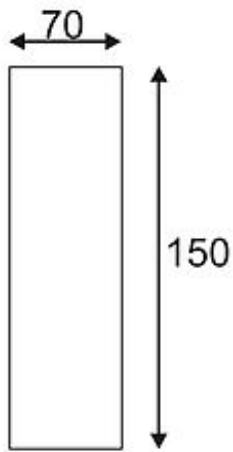

SLEEK LED UP-DOWN wall lamp

white, 2x 1W, 3000K

Article number	151301
Type of lamp	LED lamp
Lamp	Power LED 1W
Number of light sources	2
Lamp included	Yes
Width	3.7 cm
Height	15 cm
Depth	7 cm
Net weight	0.311 kg
Gross weight	1.259 kg
Voltage	230 Volt
Max. wattage	2 Watt
Protection class	I
Material	aluminium
Colour	white
Way of mounting	surface wall mounting
Remark 1	LED driver incorporated
Remark 2	Energy labels in your language are available in the Service Area sub point Download
Average lifespan	30000 Hours
Colour temperature	3000 Kelvin
Colour rendering index	80
Luminous flux	80 lm
Suitable for lamps from EEC	A
Suitable for lamps up to EEC	A++
Light distribution type 1	direct-indirect

The compact wall luminaire SLEEK LED UP-DOWN, equipped with two warmwhite LED of 1W each, combines brilliant LED light with straightforward design. Oppositely arranged, the two Power LED generate an up- and downwardly directed, similar light beam. The housing is slim and made from painted aluminum, available in either white or silvergrey colour version . A high-quality, already incorporated LED converter allows direct installation to 230V mains supply. This luminaire contains built-in LED lamps. EEK: A - A++. The lamps cannot be changed in the luminaire.