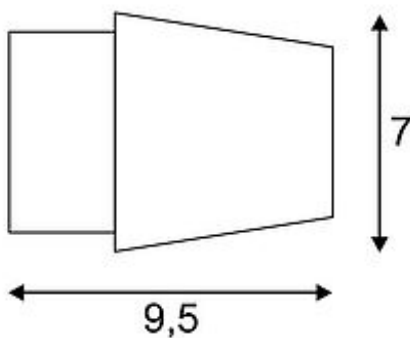

ASSO 300 LED wall luminaire

oval, alu brushed, 2x5W, 3000K

Article number	151275
Catalogue	BIG WHITE 2015, Page 191
Type of lamp	LED lamp
Lamp	planar LED 5W
Number of light sources	2
Lamp included	Yes
Width	30 cm
Height	7 cm
Depth	9.5 cm
Net weight	1.042 kg
Gross weight	0.779 kg
Voltage	230 Volt
Max. wattage	12 Watt
Protection class	I
Material	aluminium / steel
Colour	aluminium brushed
Way of mounting	surface wall mounting
Remark 1	LED driver incorporated
Remark 2	Energy labels in your language are available in the Service Area sub point Download
Average lifespan	30000 Hours
Colour temperature	3000 Kelvin
Colour rendering index	>80
Luminous flux	600 lm
Suitable for lamps from EEC	A
Suitable for lamps up to EEC	A++
Light distribution type 1	direct-indirect
Light distribution type 3	axisymmetric