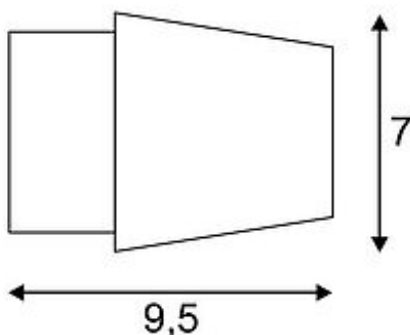

ASSO 300 LED wall luminaire

oval, white, 2x5W LED, 3000K

Article number	151271
Catalogue	BIG WHITE 2015, Page 191
Type of lamp	LED lamp
Lamp	planar LED 5W
Number of light sources	2
Lamp included	Yes
Width	30 cm
Height	7 cm
Depth	9.5 cm
Net weight	1.041 kg
Gross weight	0.778 kg
Voltage	230 Volt
Max. wattage	12 Watt
Protection class	I
Material	aluminium / steel
Colour	white
Way of mounting	surface wall mounting
Remark 1	LED driver incorporated
Remark 2	Energy labels in your language are available in the Service Area sub point Download
Average lifespan	30000 Hours
Colour temperature	3000 Kelvin
Colour rendering index	>80
Luminous flux	600 lm
Suitable for lamps from EEC	A
Suitable for lamps up to EEC	A++
Light distribution type 1	direct-indirect
Light distribution type 3	axisymmetric