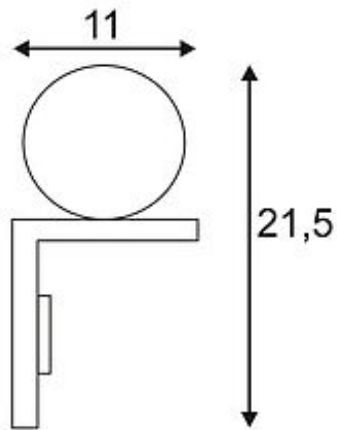

ICE 4W LED wall lamp

white, 4W LED, 3000K

Article number	151211
Type of lamp	LED lamp
Lamp	LED 230V
Number of light sources	1
Lamp included	Yes
Width	9.5 cm
Height	21.5 cm
Depth	11 cm
Net weight	0.598 kg
Gross weight	0.915 kg
Voltage	230 Volt
Max. wattage	4 Watt
Protection class	I
Material	aluminium / glass
Colour	white / clear
Way of mounting	surface wall mounting
Remark 1	Energy labels in your language are available in the Service Area sub point Download
Average lifespan	30000 Hours
Colour temperature	3000 Kelvin
Colour rendering index	80
Luminous flux	145 lm
Suitable for lamps from EEC	A
Suitable for lamps up to EEC	A++
Light distribution type 1	direct-indirect

The extravagant wall luminaire ICE is equipped with a white-transparent crystal ball hosting the warmwhite LED light source. The inner structure of that crystal ball creates a neat lighting effect and provides glare-free illumination. The ICE wall luminaire is completed by a rectangular, white base and mounting plate. Thanks to the already incorporated high-voltage LED, ICE is ready for direct connection to 230V mains supply. This luminaire contains built-in LED lamps. EEK: A - A++. The lamps cannot be changed in the luminaire.