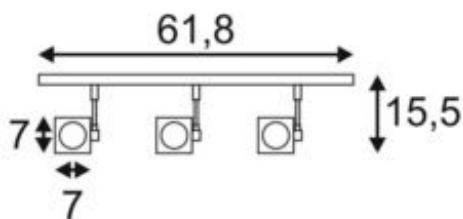

ALTRA DICE 3 wall and ceiling light

triple-headed, QPAR51, square, silver-grey/black, max. 150 W

| | |
|---------------------------|---|
| Article number | 151184 |
| Product family | Altra Dice |
| Feed-in capability | No |
| LBS code | QPAR51 |
| Lamp | QPAR51 |
| Lampholder / Socket | GU10 |
| Number of light sources | 3 |
| Lamp included | No |
| Tilt range | 180 Degree |
| Rotation range | 350 Degree |
| Length | 61.8 cm |
| Width | 7.7 cm |
| Height | 15.5 cm |
| Net weight | 1.532 kg |
| Gross weight | 2.168 kg |
| Voltage | 230 ~50 Volts |
| Max. wattage | 50 Watt |
| Protection class | I |
| Material | Aluminium/steel |
| Colour | Silver-grey/black |
| Way of mounting | Surface wall / Surface ceiling mounting |
| Energy efficiency class | A++ |
| fastCalcEnabled | No |
| ranking | 300 |
| Catalogue page | BIG WHITE 2017: 279 |
| Light distribution type 1 | Direct |

The cube-shaped ceiling light ALTRA DICE 3 from aluminium and steel has a unilateral cut in order to host the 240V halogen lamp. Optionally available in white or silver-grey colour version, the adjustable surface-mounted spot for 240V halogen lamps with GU10 socket is ready for direct connection to 230V mains supply.