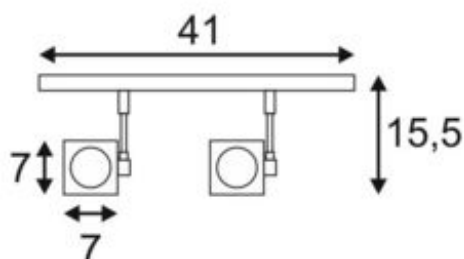

ALTRA DICE 2 wall and ceiling light

double-headed, QPAR51, square, silver-grey/black, max. 100 W

| | |
|---------------------------|-----------------------------------------|
| Article number | 151174 |
| Product family | Altra Dice |
| Feed-in capability | No |
| LBS code | QPAR51 |
| Lamp | QPAR51 |
| Lampholder / Socket | GU10 |
| Number of light sources | 2 |
| Lamp included | No |
| Tilt range | 180 Degree |
| Rotation range | 350 Degree |
| Length | 41 cm |
| Width | 7.7 cm |
| Height | 15.5 cm |
| Net weight | 1.065 kg |
| Gross weight | 1.529 kg |
| Voltage | 230 ~50 Volts |
| Max. wattage | 50 Watt |
| Protection class | I |
| Material | Aluminium/steel |
| Colour | Silver-grey/black |
| Way of mounting | Surface wall / Surface ceiling mounting |
| Energy efficiency class | A++ |
| fastCalcEnabled | No |
| ranking | 300 |
| Catalogue page | BIG WHITE 2017: 279 |
| Light distribution type 1 | Direct |

The cube-shaped ceiling light ALTRA DICE 2 from aluminium and steel has a unilateral cut in order to host the 240V halogen lamp. Optionally available in white or silver-grey colour version, the adjustable surface-mounted spot for 240V halogen lamps with GU10 socket is ready for direct connection to 230V mains supply.