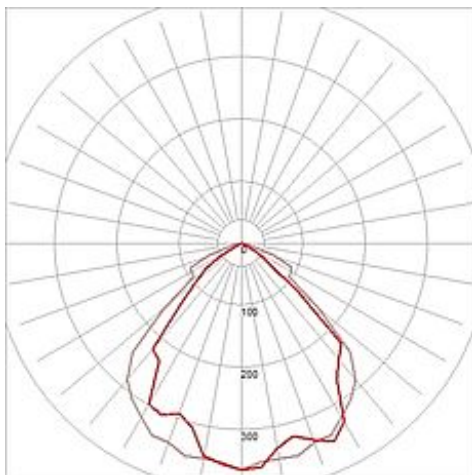

## HQI-TS FLOOD 150 spot

silvergrey, Rx7s, 150W, incl. canopy

Article number	150612
Type of lamp	Conventional lamp
Lamp	HQI-TS / CDM-TD 150W
Lampholder / Socket	Rx7s
Number of light sources	1
Lamp included	No
Tilt range	90 Degree
Rotation range	350 Degree
Length	24 cm
Width	24 cm
Height	10 cm
Net weight	4.667 kg
Gross weight	4.992 kg
Voltage	230 Volt
Max. wattage	150 Watt
Protection class	I
Material	steel
Colour	silvergrey
Way of mounting	surface ceiling mounting
Remark 1	Conventional ballast incorporated
Remark 2	Canopy included, not dimmable
Remark 3	Energy labels in your language are available in the Service Area sub point Download
Suitable for lamps from EEC	A
Suitable for lamps up to EEC	A+
Light distribution type 1	direct
Light distribution type 3	axisymmetric

Adjustable high-voltage spot HQI-TS FLOOD 150 with ceiling canopy. The ballast is incorporated and makes it suitable for 150W discharge lamps. Available in different colour finishes, also 70W versions are available. This luminaire is compatible with bulbs of the energy classes: A - A+