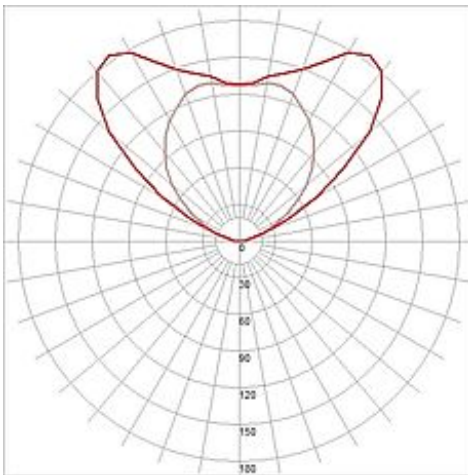

## SHELL WL-1 TC-DE wall lamp

silvergrey, Energy Saver, 26W

Article number	150474
Type of lamp	Conventional lamp
Lamp	TC-DE compact fluorescent bulb 26W
Lampholder / Socket	G24q-3
Number of light sources	1
Lamp included	No
Width	22 cm
Height	15 cm
Depth	16.5 cm
Net weight	1.564 kg
Gross weight	2.266 kg
Voltage	230 Volt
Max. wattage	26 Watt
Protection class	I
Material	aluminium
Colour	silvergrey
Way of mounting	surface wall mounting
Remark 1	Electronic ballast incorporated
Remark 2	Energy labels in your language are available in the Service Area sub point Download
Energy class ballast	A2
Suitable for lamps from EEC	A
Suitable for lamps up to EEC	A
Light distribution type 1	indirect
Light distribution type 3	axisymmetric

The SHELL WL-1 wall luminaire ensures flooding illumination. Designed for 26W TC-DE energy saving lamps for G24q-3 lampholders and the availability in white or silvergrey colour finish, this technical wall light is ready for direct connection to 230V mains supply, by means of the already incorporated electronic ballast. This luminaire is compatible with bulbs of the energy classes: A - A