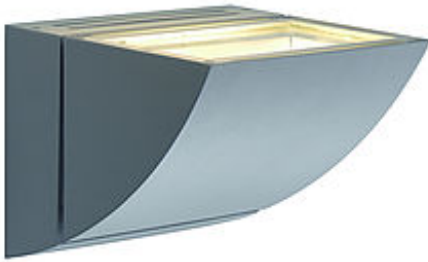

## SHELL WL-1 TC-DE wall lamp

silvergrey, Energy Saver, 26W

Article number	150474
Type of lamp	Conventional lamp
Lamp	TC-DE compact fluorescent bulb 26W
Lampholder / Socket	G24q-3
Number of light sources	1
Lamp included	No
Width	22 cm
Height	15 cm
Depth	16.5 cm
Net weight	1.564 kg
Gross weight	2.266 kg
Voltage	230 Volt
Max. wattage	26 Watt
Protection class	I
Material	aluminium
Colour	silvergrey
Way of mounting	surface wall mounting
Remark 1	Electronic ballast incorporated
Remark 2	Energy labels in your language are available in the Service Area sub point Download
Energy class ballast	A2
Suitable for lamps from EEC	A
Suitable for lamps up to EEC	A
Light distribution type 1	indirect
Light distribution type 3	axisymmetric

The SHELL WL-1 wall luminaire ensures flooding illumination. Designed for 26W TC-DE energy saving lamps for G24q-3 lampholders and the availability in white or silvergrey colour finish, this technical wall light is ready for direct connection to 230V mains supply, by means of the already incorporated electronic ballast. This luminaire is compatible with bulbs of the energy classes: A - A