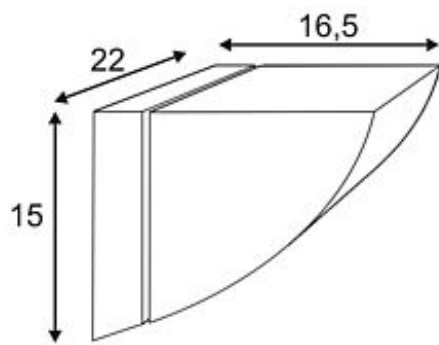

## SHELL WL-1 TC-DE wall lamp

silvergrey, Energy Saver, 26W

Article number	150474
Type of lamp	Conventional lamp
Lamp	TC-DE compact fluorescent bulb 26W
Lampholder / Socket	G24q-3
Number of light sources	1
Lamp included	No
Width	22 cm
Height	15 cm
Depth	16.5 cm
Net weight	1.564 kg
Gross weight	2.266 kg
Voltage	230 Volt
Max. wattage	26 Watt
Protection class	I
Material	aluminium
Colour	silvergrey
Way of mounting	surface wall mounting
Remark 1	Electronic ballast incorporated
Remark 2	Energy labels in your language are available in the Service Area sub point Download
Energy class ballast	A2
Suitable for lamps from EEC	A
Suitable for lamps up to EEC	A
Light distribution type 1	indirect
Light distribution type 3	axisymmetric

The SHELL WL-1 wall luminaire ensures flooding illumination. Designed for 26W TC-DE energy saving lamps for G24q-3 lampholders and the availability in white or silvergrey colour finish, this technical wall light is ready for direct connection to 230V mains supply, by means of the already incorporated electronic ballast. This luminaire is compatible with bulbs of the energy classes: A - A