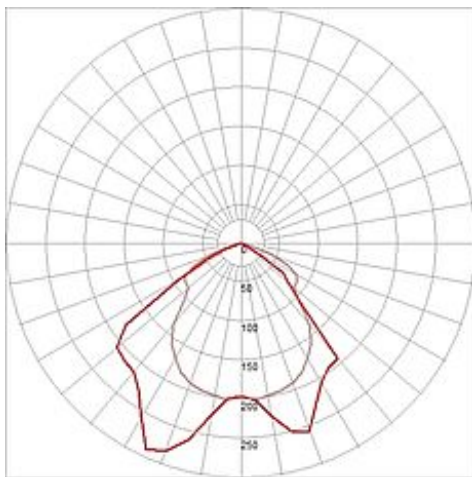

HQI-TS FLOOD 70 spot

silvergrey, Rx7s, 70W, incl. canopy

Article number	150312
Type of lamp	Conventional lamp
Lamp	HQI-TS / CDM-TD 70W
Lampholder / Socket	Rx7s
Number of light sources	1
Lamp included	No
Tilt range	90 Degree
Rotation range	350 Degree
Length	20 cm
Width	20 cm
Height	10 cm
Net weight	3.308 kg
Gross weight	3.575 kg
Voltage	230 Volt
Max. wattage	70 Watt
Protection class	I
Material	steel
Colour	silvergrey
Way of mounting	surface ceiling mounting
Remark 1	Conventional ballast incorporated
Remark 2	Canopy included, not dimmable
Remark 3	Energy labels in your language are available in the Service Area sub point Download
Suitable for lamps from EEC	A
Suitable for lamps up to EEC	A+
Light distribution type 1	direct
Light distribution type 3	axisymmetric

Adjustable high-voltage spot HQI-TS FLOOD 70 with ceiling canopy. The ballast is incorporated and makes it suitable for 70W discharge lamps. Available in different colour finishes, also 150W versions are available. This luminaire is compatible with bulbs of the energy classes: A - A+