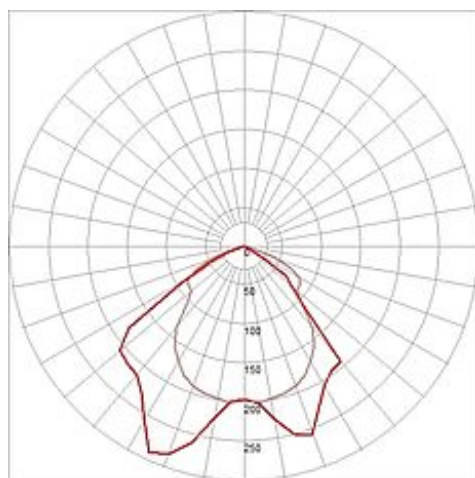

## HQI-TS FLOOD 70 spot

white, Rx7s, 70W, incl. canopy

Article number	150311
Type of lamp	Conventional lamp
Lamp	HQI-TS / CDM-TD 70W
Lampholder / Socket	Rx7s
Number of light sources	1
Lamp included	No
Tilt range	90 Degree
Rotation range	350 Degree
Length	20 cm
Width	20 cm
Height	10 cm
Net weight	3.305 kg
Gross weight	3.609 kg
Voltage	230 Volt
Max. wattage	70 Watt
Protection class	I
Material	steel
Colour	white
Way of mounting	surface ceiling mounting
Remark 1	Conventional ballast incorporated
Remark 2	Canopy included, not dimmable
Remark 3	Energy labels in your language are available in the Service Area sub point Download
Suitable for lamps from EEC	A
Suitable for lamps up to EEC	A+
Light distribution type 1	direct
Light distribution type 3	axisymmetric

Adjustable high-voltage spot HQI-TS FLOOD 70 with ceiling canopy. The ballast is incorporated and makes it suitable for 70W discharge lamps. Available in different colour finishes, also 150W versions are available. This luminaire is compatible with bulbs of the energy classes: A - A+