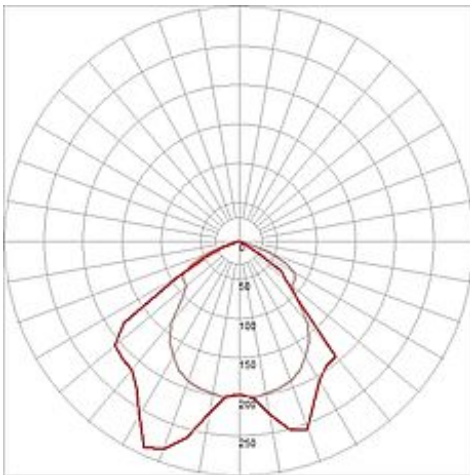

HQI-TS FLOOD 70 spot

silvergrey, Rx7s, 70W, incl. bracket

Article number	150302
Type of lamp	Conventional lamp
Lamp	HQI-TS / CDM-TD 70W
Lampholder / Socket	Rx7s
Number of light sources	1
Lamp included	No
Tilt range	90 Degree
Rotation range	350 Degree
Length	20 cm
Width	20 cm
Height	10 cm
Net weight	3.191 kg
Gross weight	0.19 kg
Voltage	230 Volt
Max. wattage	70 Watt
Protection class	I
Material	steel
Colour	silvergrey
Way of mounting	surface ceiling mounting
Remark 1	Conventional ballast incorporated
Remark 2	Open cable end, not dimmable
Remark 3	Energy labels in your language are available in the Service Area sub point Download
Suitable for lamps from EEC	A
Suitable for lamps up to EEC	A+
Light distribution type 1	direct
Light distribution type 3	axisymmetric

Adjustable high-voltage spot HQI-TS FLOOD 70 with mounting bracket and exposed cable ends. The ballast is incorporated and makes it suitable for 70W discharge lamps. Available in different colour finishes, also 150W versions are available. This luminaire is compatible with bulbs of the energy classes: A - A+