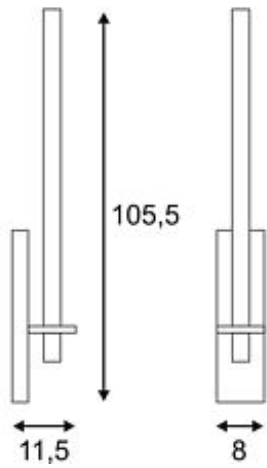

## SWORD WL 160 wall lamp

alu-brushed, 1x T5 21W

Article number	149466
Type of lamp	Conventional lamp
Lamp	T5 fluorescent bulb 21W
Lampholder / Socket	G5
Number of light sources	1
Lamp included	No
Width	8 cm
Height	105.5 cm
Depth	11.5 cm
Net weight	1.573 kg
Gross weight	0.525 kg
Voltage	230 Volt
Max. wattage	21 Watt
Protection class	I
Material	aluminium
Colour	aluminium brushed
Way of mounting	surface wall mounting
Remark 1	Canopy included (W / H / D): 8 / 40 / 1,5 cm
Remark 2	Tube (Ø / L): 4 / 97 cm
Remark 3	Electronic ballast incorporated
Remark 4	Energy labels in your language are available in the Service Area sub point Download
Energy class ballast	A2
Suitable for lamps from EEC	A
Suitable for lamps up to EEC	A+
Light distribution type 1	direct-indirect
Light distribution type 3	asymmetric

The high-voltage luminaire SWORD WL 160 for wall mounting with an extravagant concept for high design standards. The light source is shielded on one side and can be individually adjusted. The cover additionally guarantees indirect lighting characteristics. Thanks to the already incorporated electronic ballast, SWORD WL 160 is ready for direct connection to 230V mains supply. This luminaire is compatible with bulbs of the energy classes: A - A+