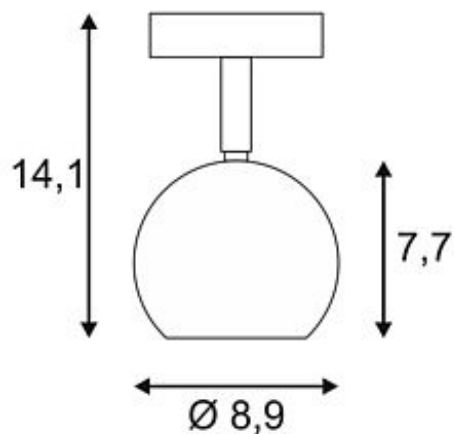

## LIGHT EYE GU10 SINGLE wall and ceiling luminaire

black/ chrome, GU10, max. 50W

Article number	149060
Catalogue	BIG WHITE 2015, Page 171
Type of lamp	Conventional lamp
Lamp	GU10 230V max. 50W
Lampholder / Socket	GU10
Number of light sources	1
Lamp included	No
Tilt range	100 Degree
Rotation range	350 Degree
Height	14.2 cm
Diameter	8.9 cm
Net weight	0.26 kg
Gross weight	0.757 kg
Voltage	230 Volt
Max. wattage	50 Watt
Protection class	I
Material	steel
Colour	chrome / black
Way of mounting	recessed ceiling mounting / recessed wall mounting
Remark 1	Canopy (Ø / H): 7,5 / 1,9 cm
Remark 2	Energy labels in your language are available in the Service Area sub point Download
Suitable for lamps from EEC	E
Suitable for lamps up to EEC	A++
Light distribution type 1	direct
Light distribution type 3	rotationally symmetric

The popular design of LIGHT EYE framed into a compact wall and ceiling light. Available in several colour versions the fitting is available with either one or two light outputs. The lamp head is adjustable and mounted directly to the ceiling plate. Designed for GU10 halogen or retrofit LED lamps LIGHT EYE is ready for direct connection to 230V mains voltage. This luminaire is compatible with bulbs of the energy classes: E - A++