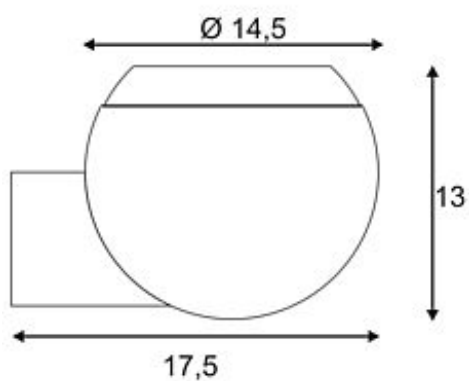

## LIGHT EYE BALL wall lamp

chrome/white, GU10, max. 75W

Article number	149031
Catalogue	BIG WHITE 2015, Page 173
Type of lamp	Conventional lamp
Lamp	ES111 230V max. 75W
Lampholder / Socket	GU10
Number of light sources	1
Lamp included	No
Height	13 cm
Depth	17.5 cm
Diameter	14.5 cm
Net weight	0.528 kg
Gross weight	3.41 kg
Voltage	230 Volt
Max. wattage	75 Watt
Protection class	I
Material	steel
Colour	chrome / white
Way of mounting	surface wall mounting
Remark 1	Measurements canopy (W / H / D): 3,5 / 7 / 3 cm
Remark 2	Head (Ø / H): 14,5 / 13 cm
Remark 3	Energy labels in your language are available in the Service Area sub point Download
Suitable for lamps from EEC	E
Suitable for lamps up to EEC	A++
Light distribution type 1	direct
Light distribution type 2	indirect
Light distribution type 3	rotationally symmetric