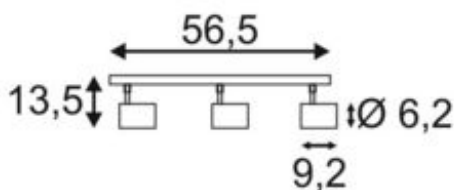

## DEBASTO wall and ceiling light

triple-headed, LED, 3000K, silver-grey, 21 W

Article number	148524
Number of light sources	3
Max. wattage	21 Watt
Lamp	COB LED module
Light distribution type 1	Direct
Light distribution type 3	rotationally symmetric
Product family	Debasto
Feed-in capability	No
Lamp included	No
Height	13.5 cm
Net weight	1.28 kg
Gross weight	1.499 kg
Voltage	230 ~50 Volts
Protection class	I
Beam angle	30 Degree
Material	Aluminium/steel
Colour	Silver-grey
Way of mounting	Surface ceiling mounting
Average lifespan	30000 Hours
Colour temperature	3000 Kelvin
Colour rendering index	80
Luminous flux	1100 lm
Energy efficiency class	A++
fastCalcEnabled	No
ranking	1