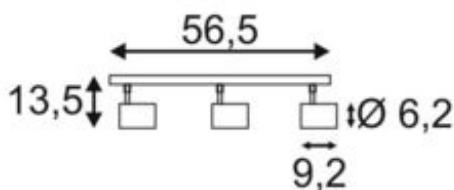

DEBASTO wall and ceiling light

triple-headed, LED, 3000K, black, 21 W

Article number	148520
Number of light sources	3
Max. wattage	21 Watt
Lamp	COB LED module
Light distribution type 1	Direct
Light distribution type 3	rotationally symmetric
Product family	Debasto
Feed-in capability	No
Lamp included	No
Height	13.5 cm
Net weight	1.295 kg
Gross weight	1.512 kg
Voltage	230 ~50 Volts
Protection class	I
Beam angle	30 Degree
Material	Aluminium/steel
Colour	black
Way of mounting	Surface ceiling mounting
Average lifespan	30000 Hours
Colour temperature	3000 Kelvin
Colour rendering index	80
Luminous flux	1100 lm
Energy efficiency class	A++
fastCalcEnabled	No
ranking	1