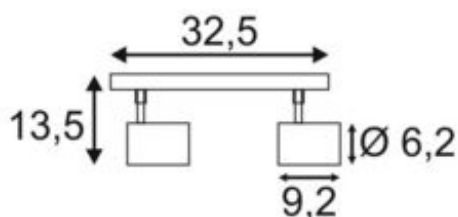

DEBASTO wall and ceiling light

double-headed, LED, 3000K, silver-grey, 14 W

Article number	148514
Number of light sources	2
Max. wattage	14 Watt
Lamp	COB LED module
Light distribution type 1	Direct
Light distribution type 3	rotationally symmetric
Product family	Debasto
Feed-in capability	No
Lamp included	No
Height	13.5 cm
Net weight	0.831 kg
Gross weight	0.975 kg
Voltage	230 ~50 Volts
Protection class	I
Beam angle	30 Degree
Material	Aluminium/steel
Colour	Silver-grey
Way of mounting	Surface ceiling mounting
Average lifespan	30000 Hours
Colour temperature	3000 Kelvin
Colour rendering index	80
Luminous flux	690 lm
Energy efficiency class	A++
fastCalcEnabled	No
ranking	1