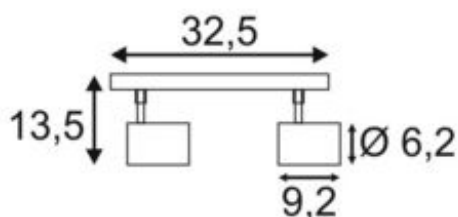

DEBASTO wall and ceiling light

double-headed, LED, 3000K, white, 14 W

Article number	148511
Number of light sources	2
Max. wattage	14 Watt
Lamp	COB LED module
Light distribution type 1	Direct
Light distribution type 3	rotationally symmetric
Product family	Debasto
Feed-in capability	No
Lamp included	No
Height	13.5 cm
Net weight	0.841 kg
Gross weight	0.993 kg
Voltage	230 ~50 Volts
Protection class	I
Beam angle	30 Degree
Material	Aluminium/steel
Colour	white
Way of mounting	Surface ceiling mounting
Average lifespan	30000 Hours
Colour temperature	3000 Kelvin
Colour rendering index	80
Luminous flux	690 lm
Energy efficiency class	A++
fastCalcEnabled	No
ranking	1