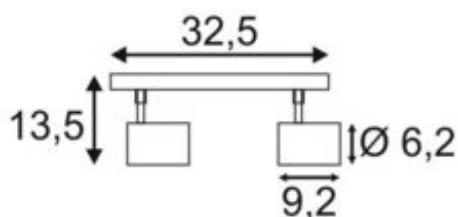

DEBASTO wall and ceiling light

double-headed, LED, 3000K, black, 14 W

Article number	148510
Number of light sources	2
Max. wattage	14 Watt
Lamp	COB LED module
Light distribution type 1	Direct
Light distribution type 3	rotationally symmetric
Product family	Debasto
Feed-in capability	No
Lamp included	No
Height	13.5 cm
Net weight	0.834 kg
Gross weight	0.985 kg
Voltage	230 ~50 Volts
Protection class	I
Beam angle	30 Degree
Material	Aluminium/steel
Colour	black
Way of mounting	Surface ceiling mounting
Average lifespan	30000 Hours
Colour temperature	3000 Kelvin
Colour rendering index	80
Luminous flux	690 lm
Energy efficiency class	A++
fastCalcEnabled	No
ranking	1