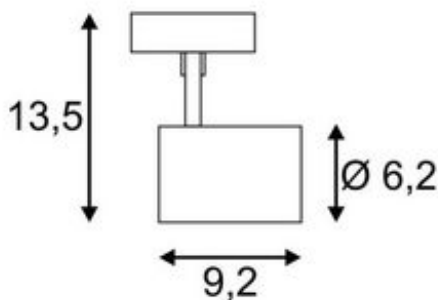

DEBASTO wall and ceiling light

single-headed, LED, 3000K, silver-grey, 7W

Article number	148504
Number of light sources	1
Max. wattage	7 Watt
Lamp	COB LED module
Light distribution type 1	Direct
Light distribution type 3	rotationally symmetric
Product family	Debasto
Feed-in capability	No
Lamp included	No
Height	13.5 cm
Diameter	6.2 cm
Net weight	0.38 kg
Gross weight	0.443 kg
Voltage	230 ~50 Volts
Protection class	I
Beam angle	30 Degree
Material	Aluminium/steel
Colour	Silver-grey
Way of mounting	Surface wall / Surface ceiling mounting
Average lifespan	30000 Hours
Colour temperature	3000 Kelvin
Colour rendering index	80
Luminous flux	360 lm
Energy efficiency class	A++
fastCalcEnabled	Yes
ranking	300
Catalogue page	BIG WHITE 2017: 285