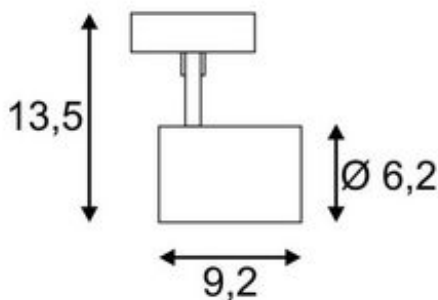

DEBASTO wall and ceiling light

single-headed, LED, 3000K, white, 7W

Article number	148501
Number of light sources	1
Max. wattage	7 Watt
Lamp	COB LED module
Light distribution type 1	Direct
Light distribution type 3	rotationally symmetric
Product family	Debasto
Feed-in capability	No
Lamp included	No
Height	13.5 cm
Diameter	6.2 cm
Net weight	0.383 kg
Gross weight	0.446 kg
Voltage	230 ~50 Volts
Protection class	I
Beam angle	30 Degree
Material	Aluminium/steel
Colour	white
Way of mounting	Surface wall / Surface ceiling mounting
Average lifespan	30000 Hours
Colour temperature	3000 Kelvin
Colour rendering index	80
Luminous flux	360 lm
Energy efficiency class	A++
fastCalcEnabled	Yes
ranking	300
Catalogue page	BIG WHITE 2017: 285