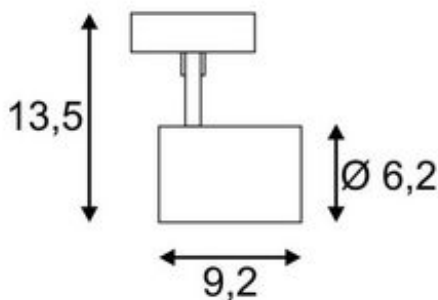

DEBASTO wall and ceiling light

single-headed, LED, 3000K, black, 7W

Article number	148500
Number of light sources	1
Max. wattage	7 Watt
Lamp	COB LED module
Light distribution type 1	Direct
Light distribution type 3	rotationally symmetric
Product family	Debasto
Feed-in capability	No
Lamp included	No
Height	13.5 cm
Diameter	6.2 cm
Net weight	0.385 kg
Gross weight	0.463 kg
Voltage	230 ~50 Volts
Protection class	I
Beam angle	30 Degree
Material	Aluminium/steel
Colour	black
Way of mounting	Surface wall / Surface ceiling mounting
Average lifespan	30000 Hours
Colour temperature	3000 Kelvin
Colour rendering index	80
Luminous flux	360 lm
Energy efficiency class	A++
fastCalcEnabled	Yes
ranking	300
Catalogue page	BIG WHITE 2017: 285