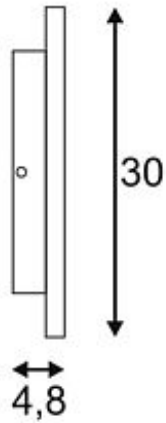

PLASTRA SQUARE wall luminaire

square, white plaster, 48 LED, 3000K

Article number	148019
Catalogue	BIG WHITE 2015, Page 193
Type of lamp	LED lamp
Lamp	LED Strip 9W
Number of light sources	1
Lamp included	Yes
Width	30 cm
Height	30 cm
Depth	4.7 cm
Net weight	3 kg
Gross weight	2.177 kg
Voltage	230
Max. wattage	10.8 Watt
Protection class	I
Material	plaster
Colour	white
Way of mounting	surface wall mounting / surface ceiling mounting
Remark 1	The fitting is paintable with wall paint
Remark 2	Energy labels in your language are available in the Service Area sub point Download
Average lifespan	15000 Hours
Colour temperature	3000 Kelvin
Colour rendering index	80
Luminous flux	400 lm
Suitable for lamps from EEC	A
Suitable for lamps up to EEC	A+
Light distribution type 1	indirect
Light distribution type 3	rotationally symmetric

With the plaster lamp PLASTRA SQUARE, you own a highly individual ceiling luminaire with puristic and clear design. By the incorporated and warm white LED strip, it offers an indirect mood lighting and thereby becomes a special kind of lighting object. PLASTRA is ready for direct connection to 230V mains supply thanks to the incorporated power supply. After priming it can easily be painted over with standard wall paint. This luminaire contains built-in LED lamps. EEK: A - A++. The lamps cannot be changed in the luminaire.