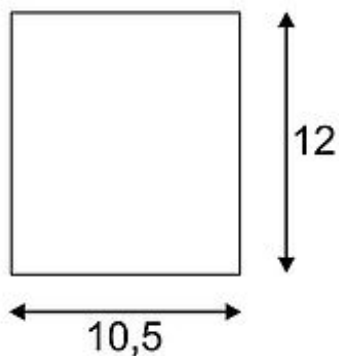

PLASTRA wall lamp

GL 104 ROUND, white plaster, G9, max. 42W

Article number	148016
Catalogue	BIG WHITE 2015, Page 197
Type of lamp	Conventional lamp
Lamp	G9 230V max. 42W
Lampholder / Socket	G9
Number of light sources	1
Lamp included	No
Width	11 cm
Height	12 cm
Depth	10.5 cm
Net weight	0.854 kg
Gross weight	3.313 kg
Voltage	230 Volt
Max. wattage	42 Watt
Protection class	I
Material	plaster
Colour	white
Way of mounting	surface wall mounting
Remark 1	The fitting is paintable with wall paint
Remark 2	Energy labels in your language are available in the Service Area sub point Download
Suitable for lamps from EEC	D
Suitable for lamps up to EEC	A+
Light distribution type 1	direct-indirect
Light distribution type 3	axisymmetric