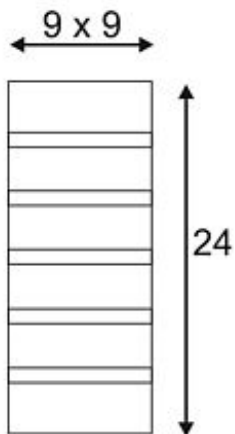

Wall lamp

GL 100 slot, square , white plaster, E14, max. 40W

Article number	148010
Catalogue	BIG WHITE 2015, Page 197
Type of lamp	Conventional lamp
Lamp	E14 230V max. 40W
Lampholder / Socket	E14
Number of light sources	1
Lamp included	No
Width	9 cm
Height	24 cm
Depth	9 cm
Net weight	1.652 kg
Gross weight	3.222 kg
Voltage	230 Volt
Max. wattage	40 Watt
Protection class	I
Material	plaster
Colour	white
Way of mounting	surface wall mounting
Remark 1	The fitting is paintable with wall paint
Remark 2	Maximum length of bulb: 12 cm
Remark 3	Abrasive paper included
Remark 4	Energy labels in your language are available in the Service Area sub point Download
Suitable for lamps from EEC	E
Suitable for lamps up to EEC	A+
Light distribution type 1	direct-indirect