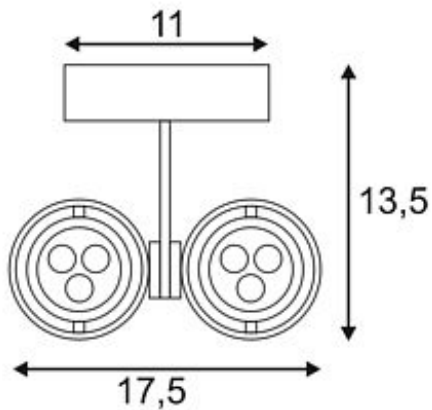

KALU II LED DOUBLE wall and ceiling luminaire

alu-brushed , 6x 1W, 3000K

Article number	147772
Type of lamp	LED lamp
Lamp	Power LED 1W
Number of light sources	6
Lamp included	Yes
Tilt range	180 Degree
Rotation range	350 Degree
Width	17.5 cm
Height	13.5 cm
Depth	15 cm
Net weight	0.619 kg
Gross weight	1.378 kg
Voltage	230 Volt
Max. wattage	6 Watt
Protection class	I
Beam angle	25 Degree
Material	aluminium
Colour	aluminium brushed
Way of mounting	surface wall mounting / surface ceiling mounting
Remark 1	LED driver incorporated
Remark 2	Energy labels in your language are available in the Service Area sub point Download
Average lifespan	30000 Hours
Colour temperature	3000 Kelvin
Colour rendering index	80
Luminous flux	200 lm
Suitable for lamps from EEC	A
Suitable for lamps up to EEC	A++
Light distribution type 1	direct