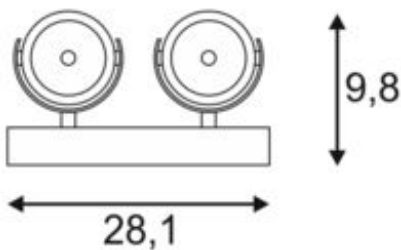

## KALU FLOOR 2 floor stand

double-headed, LED, 3000K, white / black, 20W

Article number	147671
Number of light sources	2
Max. wattage	20 Watt
Lamp	COB LED module
Light distribution type 1	Direct
Light distribution type 3	rotationally symmetric
Product family	Kalu LED
Feed-in capability	No
Lamp included	No
Width	28.1 cm
Height	9.8 cm
Depth	16.5 cm
Net weight	1.507 kg
Gross weight	1.796 kg
Voltage	220-240 ~50/60 Volts
Protection class	I
Beam angle	14 Degree
Material	Aluminium
Colour	black/white
Way of mounting	Portable
Average lifespan	40000 Hours
Colour temperature	3000 Kelvin
Colour rendering index	80
Luminous flux	1320 lm
Energy efficiency class	A++
Type of plug	2 pin Schuko plug
fastCalcEnabled	No
ranking	400
Catalogue page	BIG WHITE 2017: 71

The pure design of the KALU FLOOR 2 floor stand is a guarantor for absolutely individual alignment of lamp heads. The integrated COB LED module provides an even lighting effect. Delivery includes a connection lead and a foot switch for direct connection to 230V mains supply.