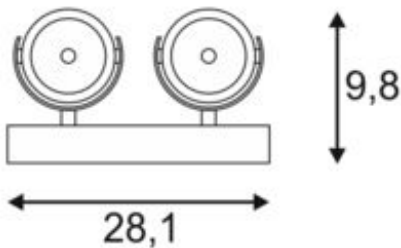

KALU FLOOR 2 floor stand

double-headed, LED, 3000K, matt black, 20W

Article number	147670
Number of light sources	2
Max. wattage	20 Watt
Lamp	COB LED module
Light distribution type 1	Direct
Light distribution type 3	rotationally symmetric
Product family	Kalu LED
Feed-in capability	No
Lamp included	No
Width	28.1 cm
Height	9.8 cm
Depth	16.5 cm
Net weight	1.501 kg
Gross weight	1.789 kg
Voltage	220-240 ~50/60 Volts
Protection class	I
Beam angle	14 Degree
Material	Aluminium
Colour	matt black
Way of mounting	Portable
Average lifespan	40000 Hours
Colour temperature	3000 Kelvin
Colour rendering index	80
Luminous flux	1320 lm
Energy efficiency class	A++
Type of plug	2 pin Schuko plug
fastCalcEnabled	No
ranking	400
Catalogue page	BIG WHITE 2017: 71

The pure design of the KALU FLOOR 2 floor stand is a guarantor for absolutely individual alignment of lamp heads. The integrated COB LED module provides an even lighting effect. Delivery includes a connection lead and a foot switch for direct connection to 230V mains supply.