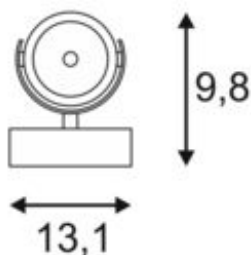

KALU FLOOR 1 floor stand

single-headed, LED, 3000K, white / black, 10W

Article number	147661
Number of light sources	1
Max. wattage	10 Watt
Lamp	COB LED module
Light distribution type 1	Direct
Light distribution type 3	rotationally symmetric
Product family	Kalu LED
Feed-in capability	No
Lamp included	No
Length	13.1 cm
Width	9.8 cm
Height	16.5 cm
Net weight	0.873 kg
Gross weight	1.064 kg
Voltage	220-240 ~50/60 Volts
Protection class	I
Beam angle	14 Degree
Material	Aluminium
Colour	black/white
Way of mounting	Portable
Average lifespan	40000 Hours
Colour temperature	3000 Kelvin
Colour rendering index	80
Luminous flux	660 lm
Energy efficiency class	A++
Type of plug	2 pin Schuko plug
fastCalcEnabled	No
ranking	400
Catalogue page	BIG WHITE 2017: 71

The pure design of the KALU FLOOR 1 floor stand is a guarantor for absolutely individual alignment of lamp heads. The integrated COB LED module provides an even lighting effect. Delivery includes a connection lead and a foot switch for direct connection to 230V mains supply.