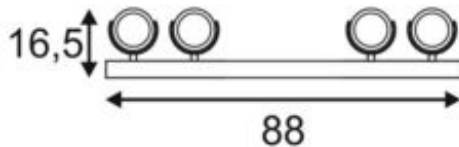

## KALU

wall and ceiling light, four-headed, LED, 3000K, white/black, 40W, rectangular canopy extra long

Article number	147651
Number of light sources	4
Max. wattage	40 Watt
Lamp	COB LED module
Light distribution type 1	Direct
Light distribution type 3	rotationally symmetric
Product family	Kalu LED
Feed-in capability	No
Lamp included	No
Width	88 cm
Height	8.8 cm
Depth	16.5 cm
Net weight	3.598 kg
Gross weight	4.161 kg
Voltage	220-240 ~50/60 Volts
Protection class	I
Beam angle	14 Degree
Material	Aluminium
Colour	black/white
Way of mounting	Surface wall / Surface ceiling mounting
Average lifespan	40000 Hours
Colour temperature	3000 Kelvin
Colour rendering index	80
Luminous flux	2640 lm
Energy efficiency class	A++
fastCalcEnabled	Yes
ranking	400
Catalogue page	BIG WHITE 2017: 296

As one would expect, the LED extension of the popular KALU series guarantees the utterly free adjustment of lamp heads. Fitted with dimmable, high output LEDs, the KALU series has just become even more efficient and versatile! Available in matt black or black and white, KALU LED wall and ceiling light is supplied ready for direct connection to 230V mains supply.