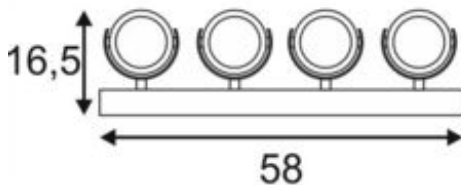

KALU wall and ceiling light

four-headed, LED, 3000K, white/black, 40W, rectangular canopy

Article number	147631
Number of light sources	4
Max. wattage	40 Watt
Lamp	COB LED module
Light distribution type 1	Direct
Light distribution type 3	rotationally symmetric
Product family	Kalu LED
Feed-in capability	No
Lamp included	No
Width	58 cm
Height	8.8 cm
Depth	16.5 cm
Net weight	3.061 kg
Gross weight	3.464 kg
Voltage	220-240 ~50/60 Volts
Protection class	I
Beam angle	14 Degree
Material	Aluminium
Colour	black/white
Way of mounting	Surface wall / Surface ceiling mounting
Average lifespan	40000 Hours
Colour temperature	3000 Kelvin
Colour rendering index	80
Luminous flux	2640 lm
Energy efficiency class	A++
fastCalcEnabled	Yes
ranking	400
Catalogue page	BIG WHITE 2017: 295

As one would expect, the LED extension of the popular KALU series guarantees the utterly free adjustment of lamp heads. Fitted with dimmable, high output LEDs, the KALU series has just become even more efficient and versatile! Available in matt black or black and white, KALU LED wall and ceiling light is supplied ready for direct connection to 230V mains supply.