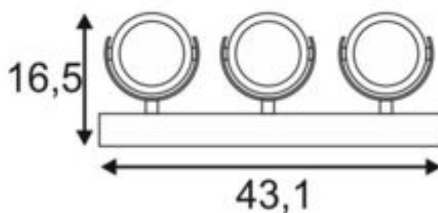

KALU wall and ceiling light

triple-headed, LED, 3000K, white/black, 30W

Article number	147621
Number of light sources	3
Max. wattage	30 Watt
Lamp	COB LED module
Light distribution type 1	Direct
Light distribution type 3	rotationally symmetric
Product family	Kalu LED
Feed-in capability	No
Lamp included	No
Width	43.1 cm
Height	8.8 cm
Depth	16.5 cm
Net weight	2.308 kg
Gross weight	2.681 kg
Voltage	220-240 ~50/60 Volts
Protection class	I
Beam angle	14 Degree
Material	Aluminium
Colour	black/white
Way of mounting	Surface wall / Surface ceiling mounting
Average lifespan	40000 Hours
Colour temperature	3000 Kelvin
Colour rendering index	80
Luminous flux	1980 lm
Energy efficiency class	A++
fastCalcEnabled	Yes
ranking	400
Catalogue page	BIG WHITE 2017: 295

As one would expect, the LED extension of the popular KALU series guarantees the utterly free adjustment of lamp heads. Fitted with dimmable, high output LEDs, the KALU series has just become even more efficient and versatile! Available in matt black or black and white, KALU LED wall and ceiling light is supplied ready for direct connection to 230V mains supply.