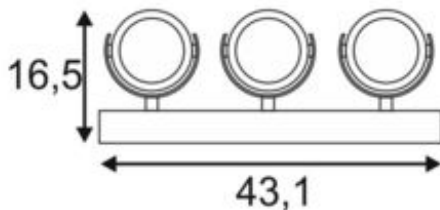

KALU wall and ceiling light

triple-headed, LED, 3000K, matt black, 30W

Article number	147620
Number of light sources	3
Max. wattage	30 Watt
Lamp	COB LED module
Light distribution type 1	Direct
Light distribution type 3	rotationally symmetric
Product family	Kalu LED
Feed-in capability	No
Lamp included	No
Width	43.1 cm
Height	8.8 cm
Depth	16.5 cm
Net weight	2.275 kg
Gross weight	2.626 kg
Voltage	220-240 ~50/60 Volts
Protection class	I
Beam angle	14 Degree
Material	Aluminium
Colour	matt black
Way of mounting	Surface wall / Surface ceiling mounting
Average lifespan	40000 Hours
Colour temperature	3000 Kelvin
Colour rendering index	80
Luminous flux	1980 lm
Energy efficiency class	A++
fastCalcEnabled	Yes
ranking	400
Catalogue page	BIG WHITE 2017: 295

As one would expect, the LED extension of the popular KALU series guarantees the utterly free adjustment of lamp heads. Fitted with dimmable, high output LEDs, the KALU series has just become even more efficient and versatile! Available in matt black or black and white, KALU LED wall and ceiling light is supplied ready for direct connection to 230V mains supply.